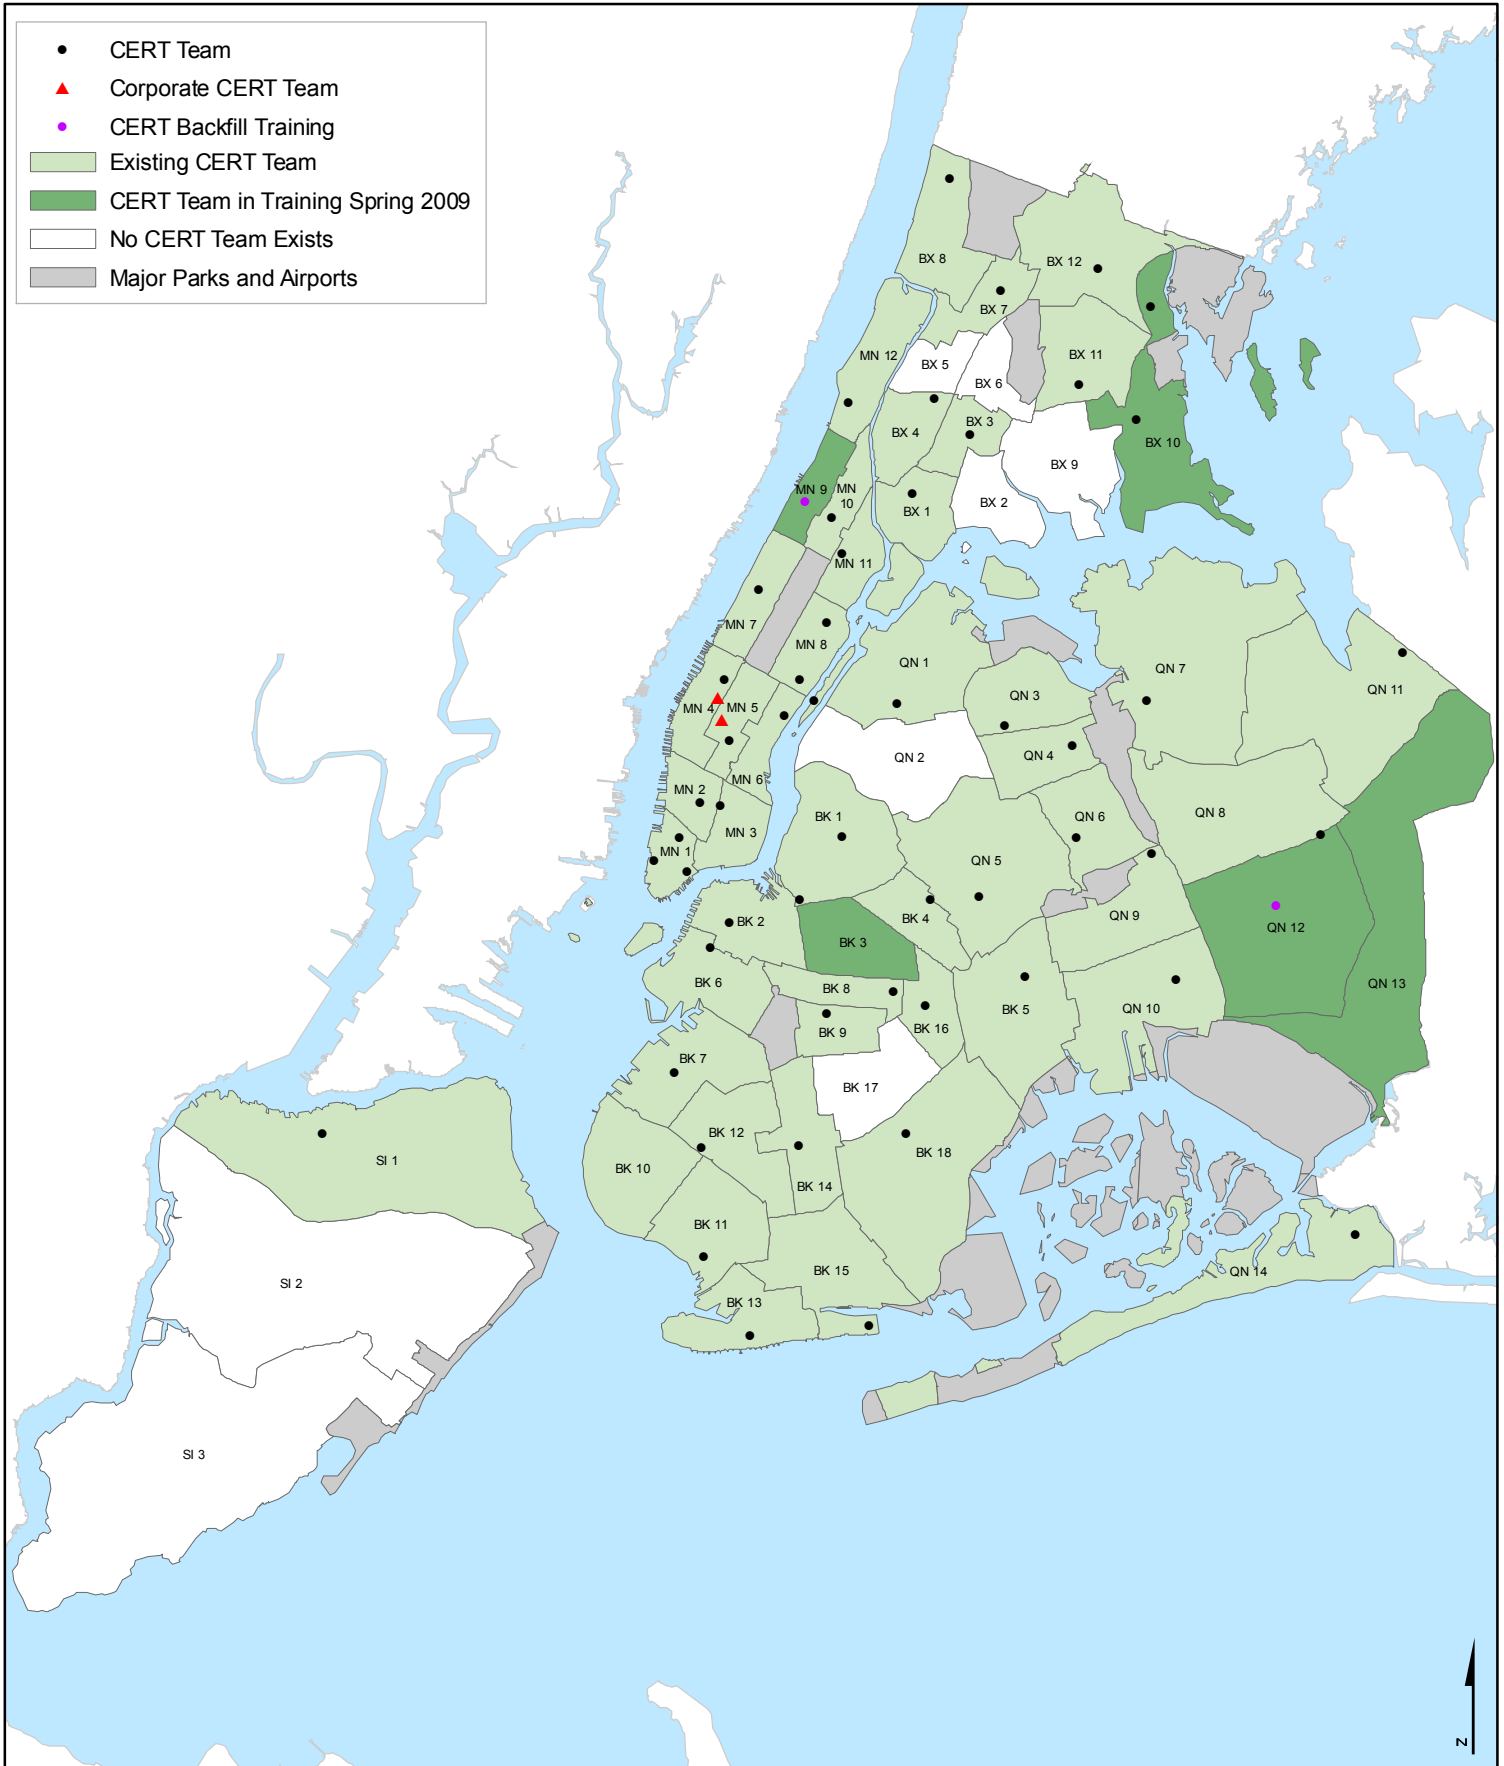

New York City Community Emergency Response Teams

NYC CERT Hotline 718-422-8585
www.nyc.gov/cert